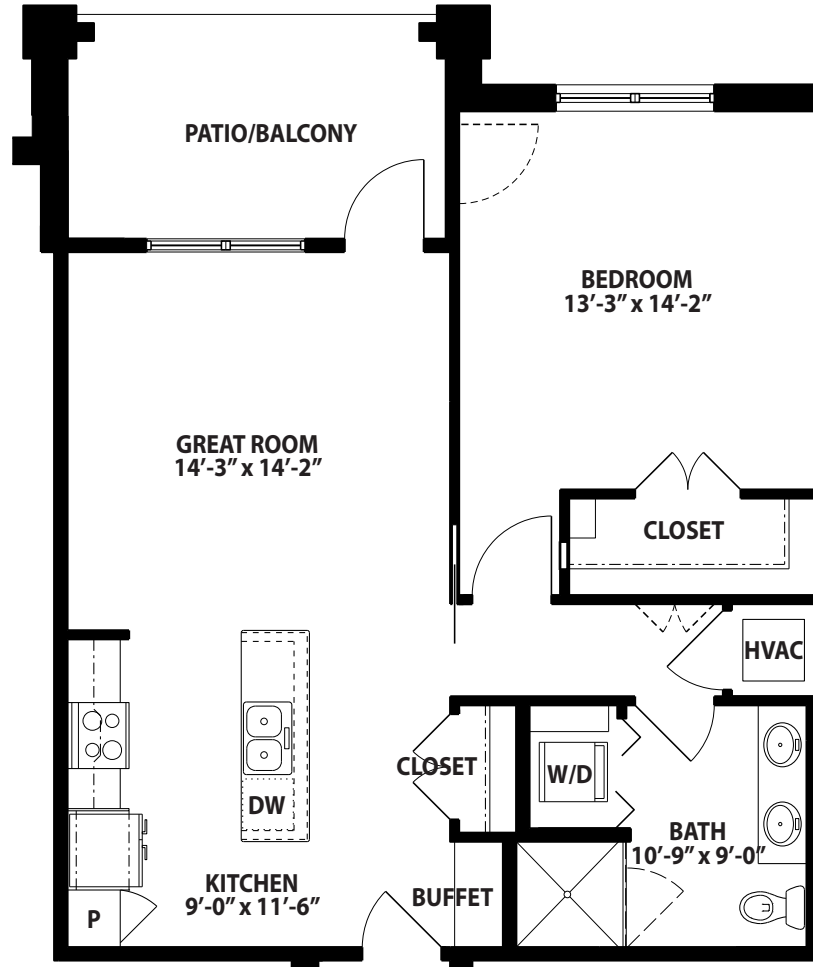

## ASTER II – FLOORPLAN

## Aster II

One Bedroom, One Bath  
869 Sq. Ft.

### Unit Location -

First Floor: 1201, 1504, 1409

Second Floor: 2201, 2504, 2409

Third Floor: 3201, 3504, 3409

THE  
**MEADOW**  
ACTIVE LIFESTYLE  
COMMUNITY

502.897.8727