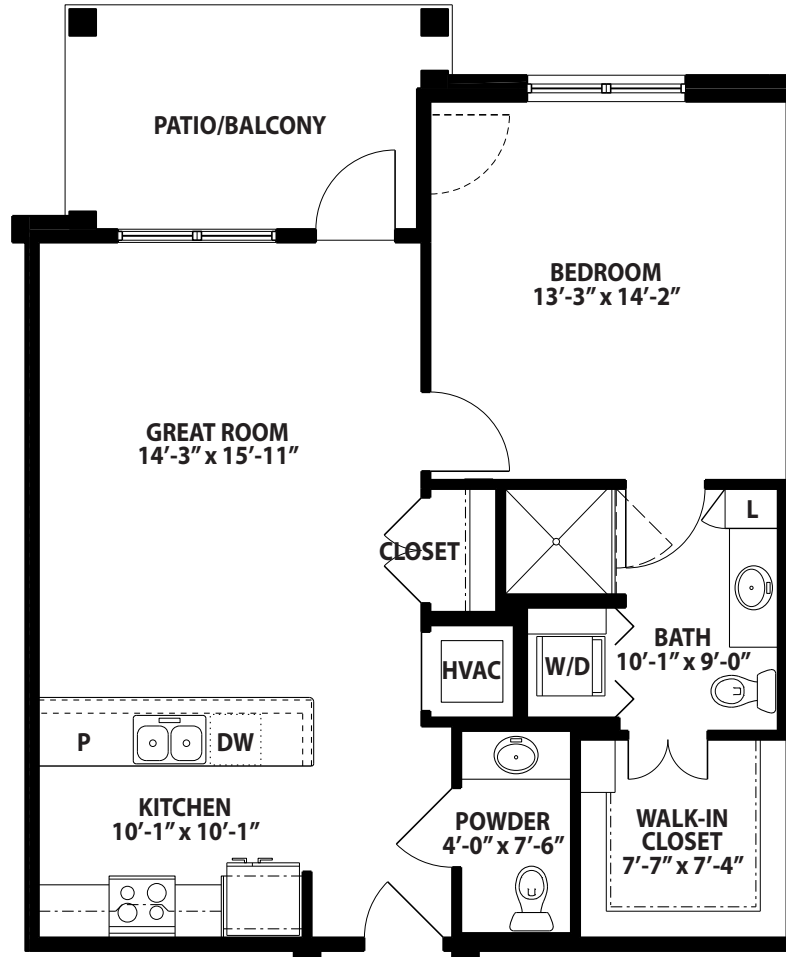

ASTER – FLOORPLAN

Aster

One Bedroom, One and One-Half Bath
869 Sq. Ft.

502.897.8727