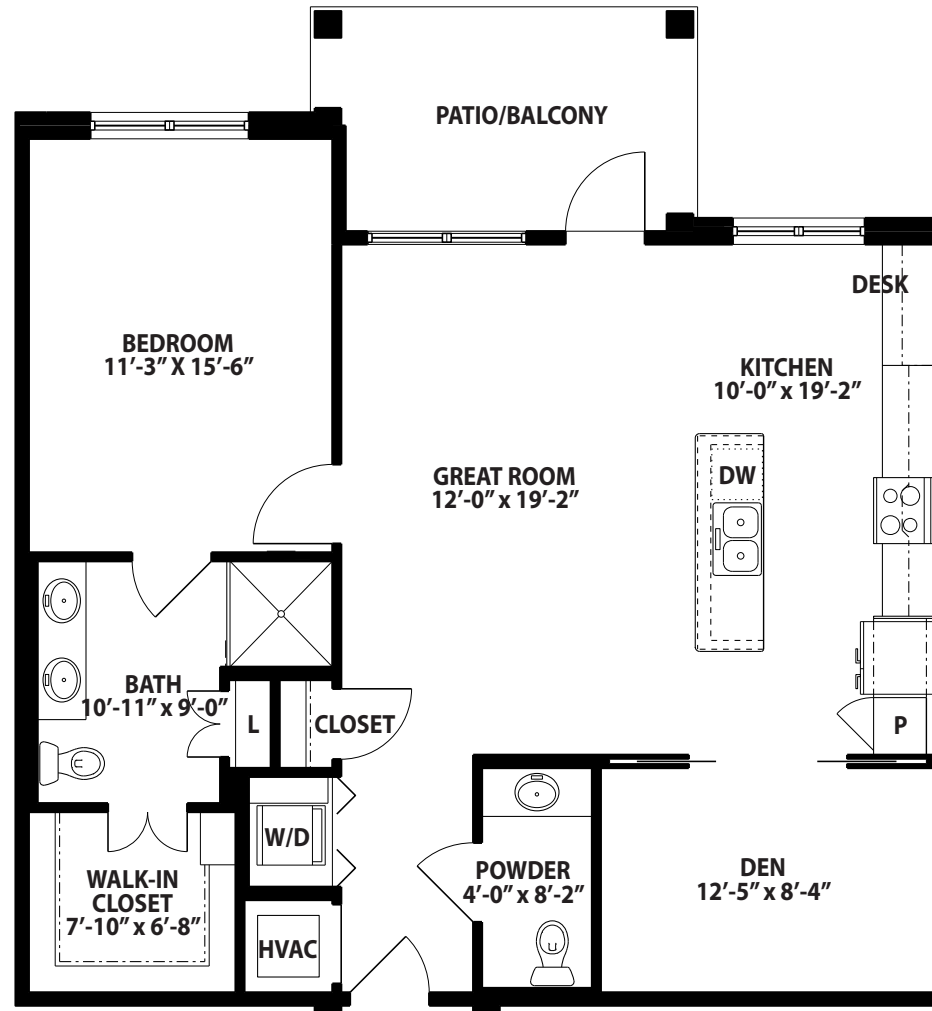

# GOLDENROD – FLOORPLAN

## ■ Goldenrod

One Bedroom, One and One-Half Bath with Den  
1,076 Sq. Ft.

502.897.8727