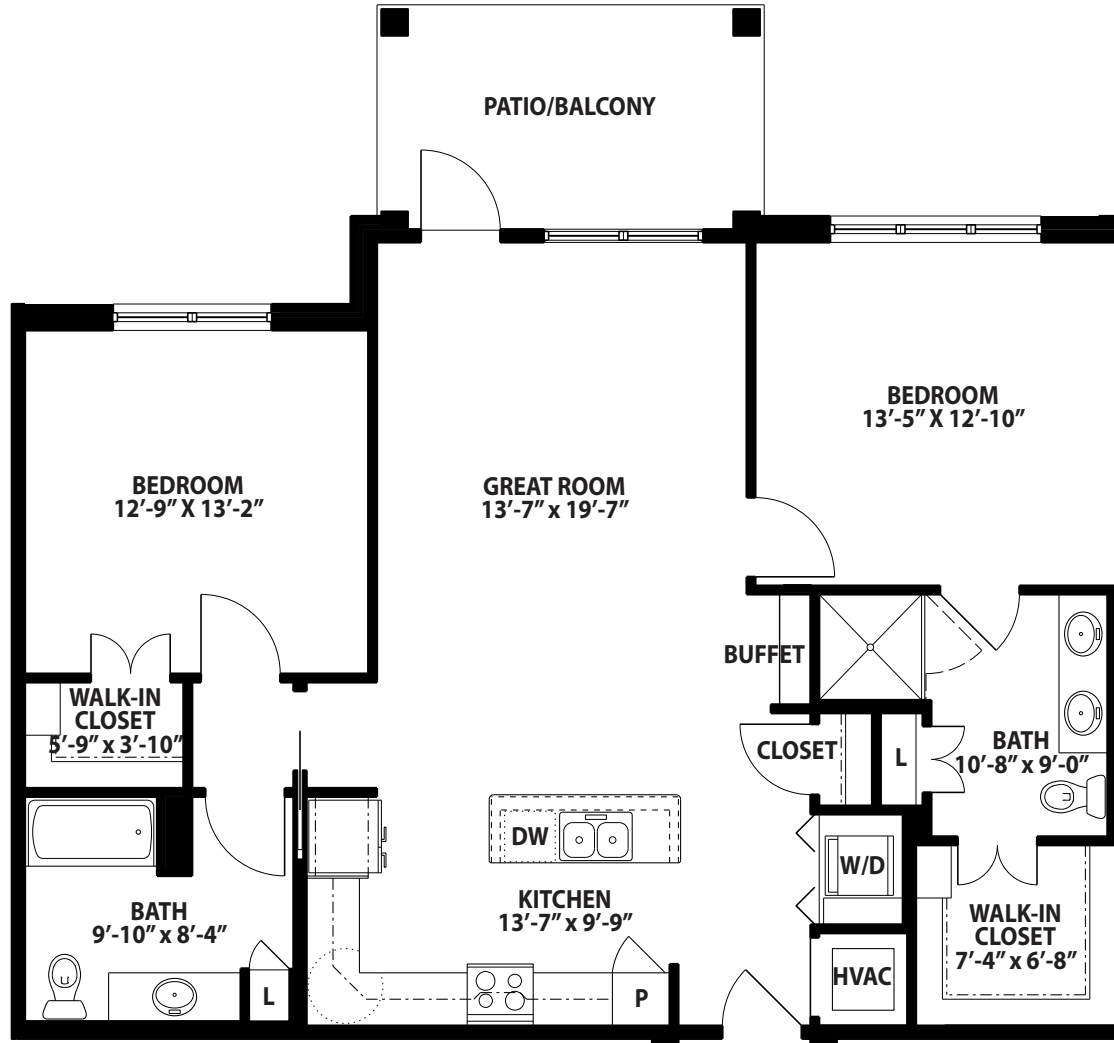

LAUREL – FLOORPLAN

■ Laurel

Two Bedroom, Two Bath  
1,244 Sq. Ft.

502.897.8727