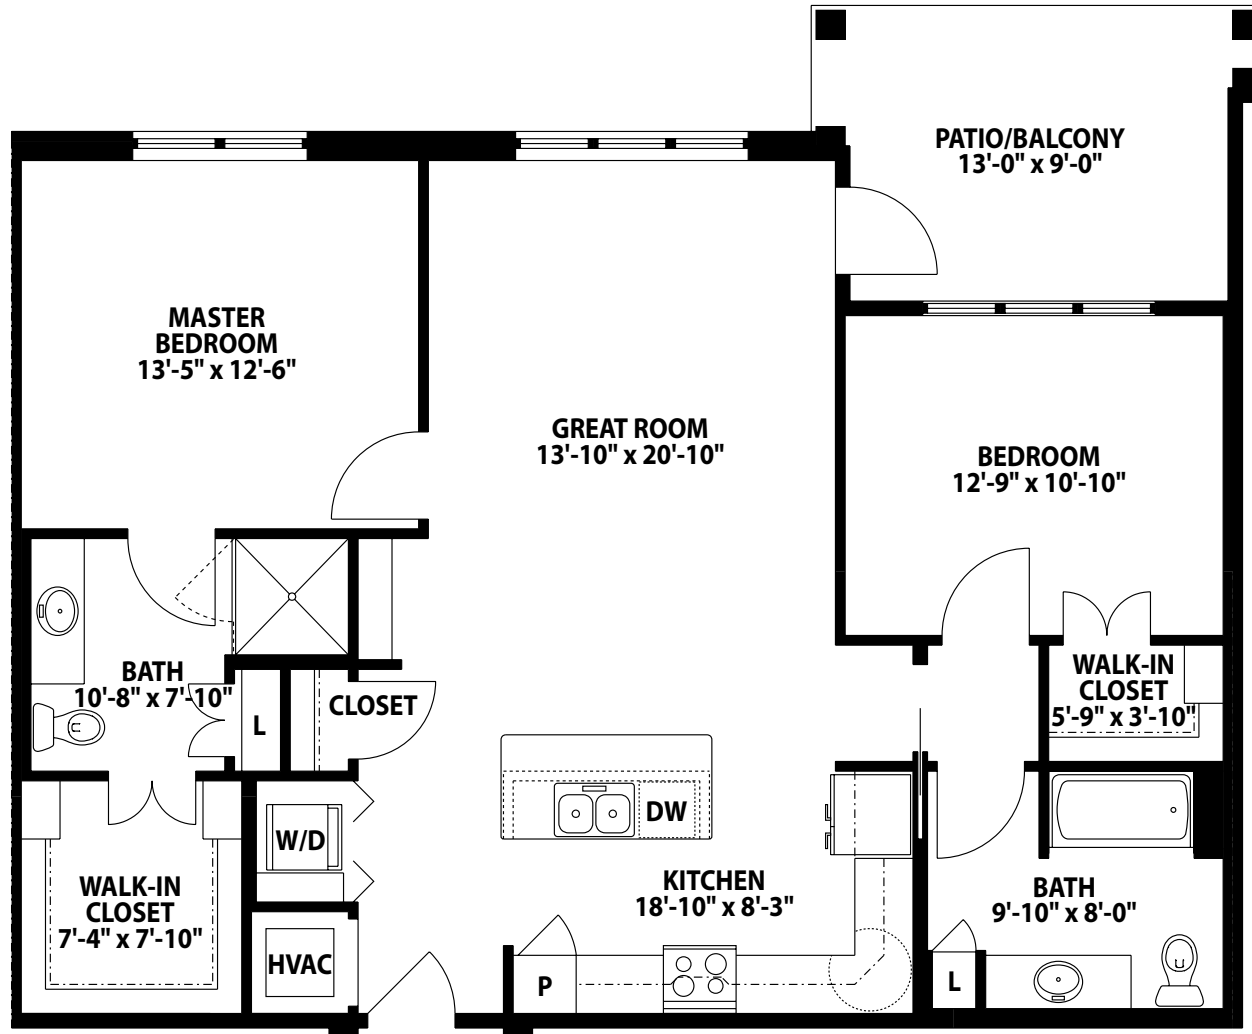

**BELLE – FLOORPLAN**

**Belle**

Two Bedroom, Two Bath  
1,205 Sq. Ft.

**MIRALEA**  
ACTIVE LIFESTYLE COMMUNITY

[miralea.com](http://miralea.com)  
502.897.8727