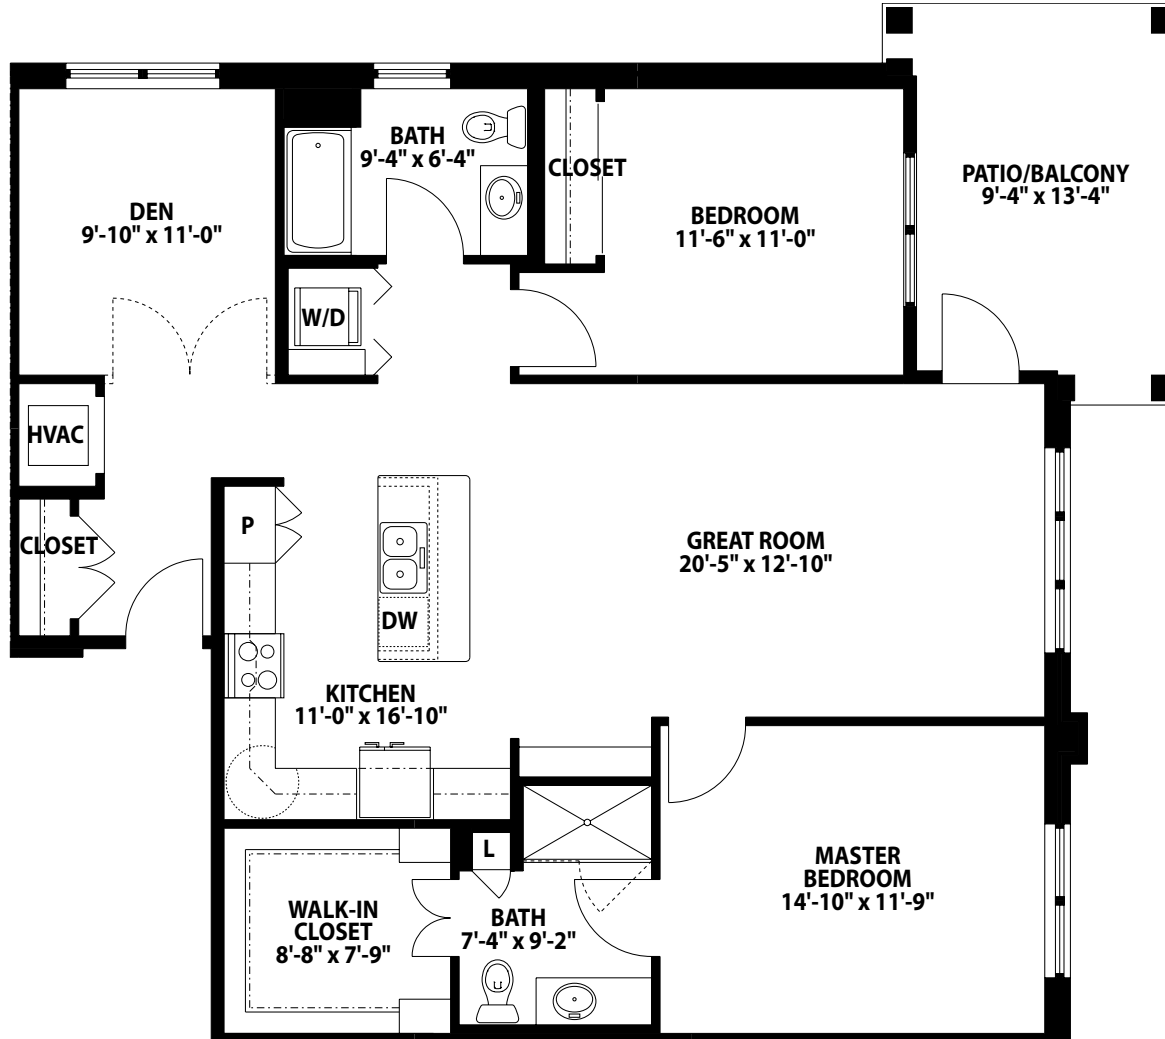

JEFFERSON – FLOORPLAN

Jefferson

Two Bedroom, Two Bath with Den
1,355 Sq. Ft.

miralea.com
502.897.8727