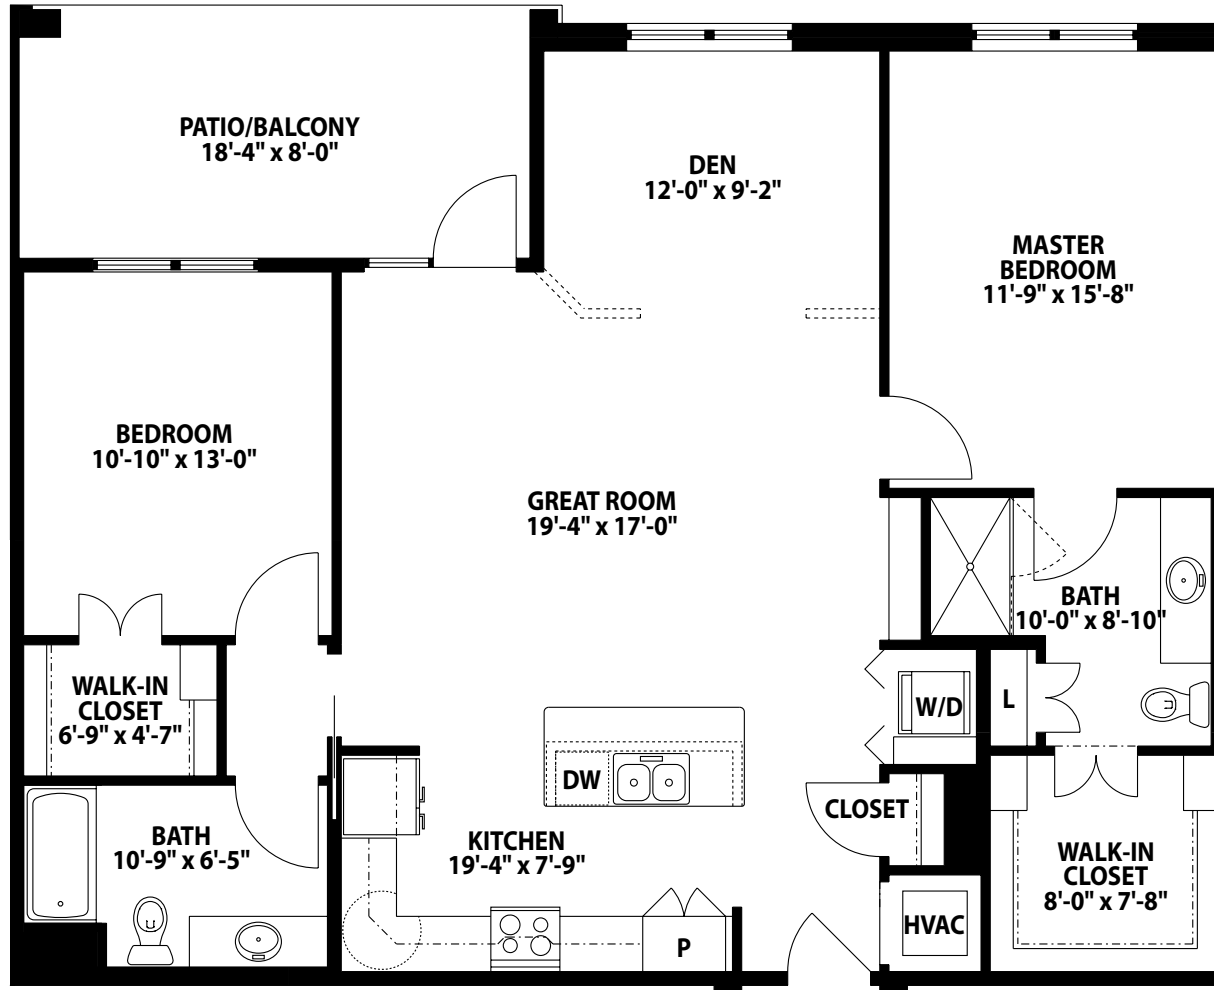

LOUIE – FLOORPLAN

Louie

Two Bedroom, Two Bath with Den
1,360 Sq. Ft.

MIRALEA
ACTIVE LIFESTYLE COMMUNITY

miralea.com
502.897.8727