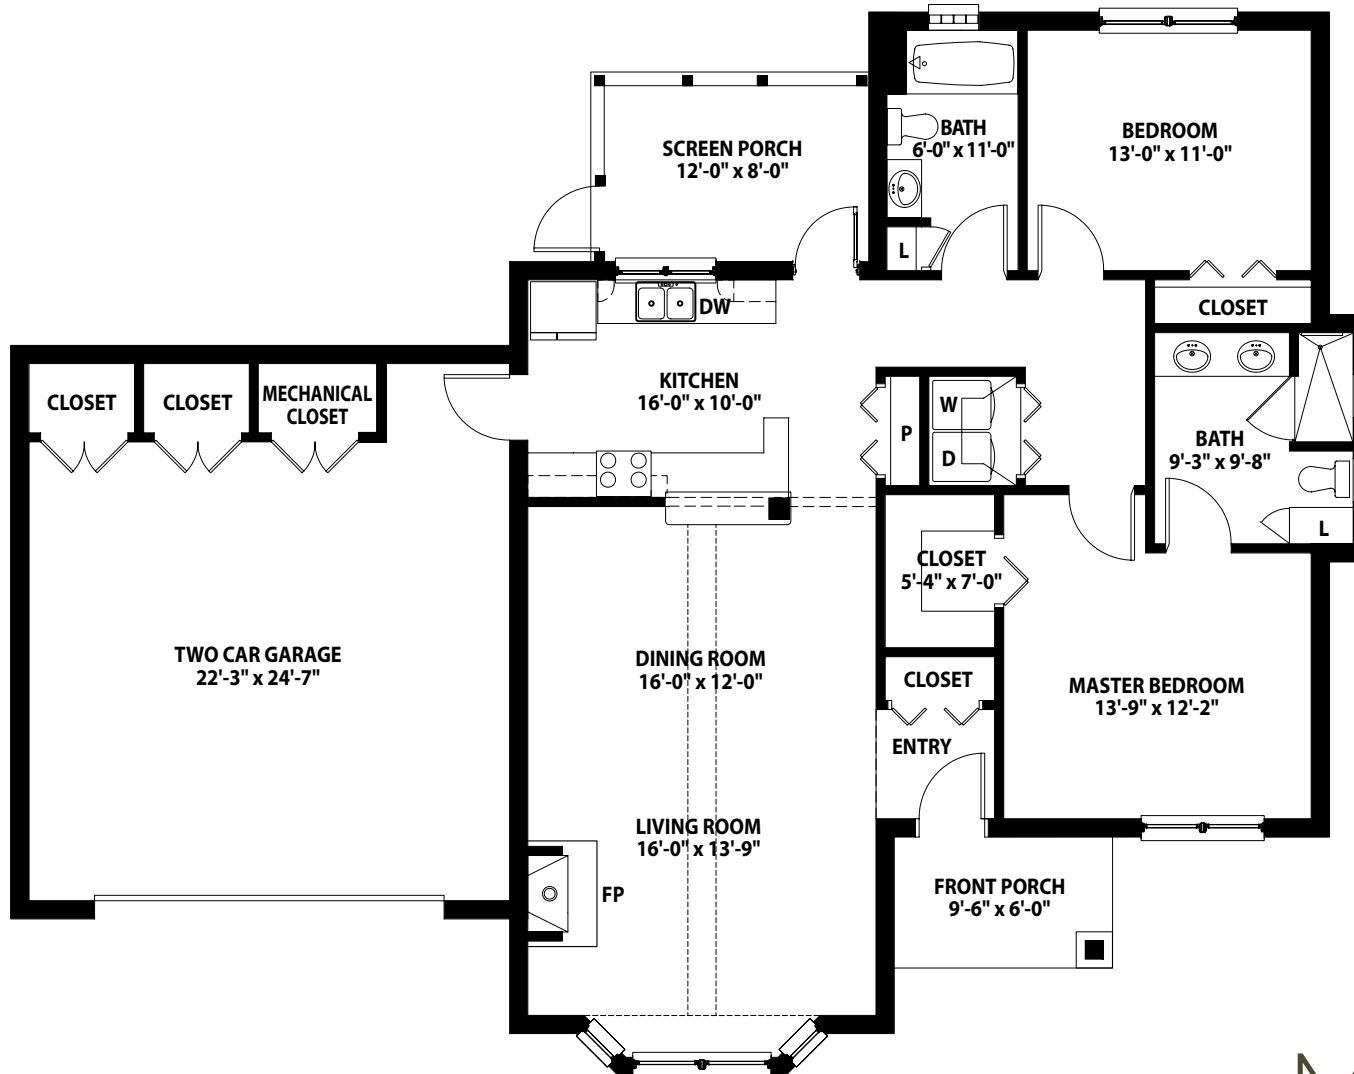

MAGNOLIA – FLOORPLAN

Magnolia

Two Bedroom, Two Bath
1,390 Sq. Ft.

miralea.com
502.897.8727