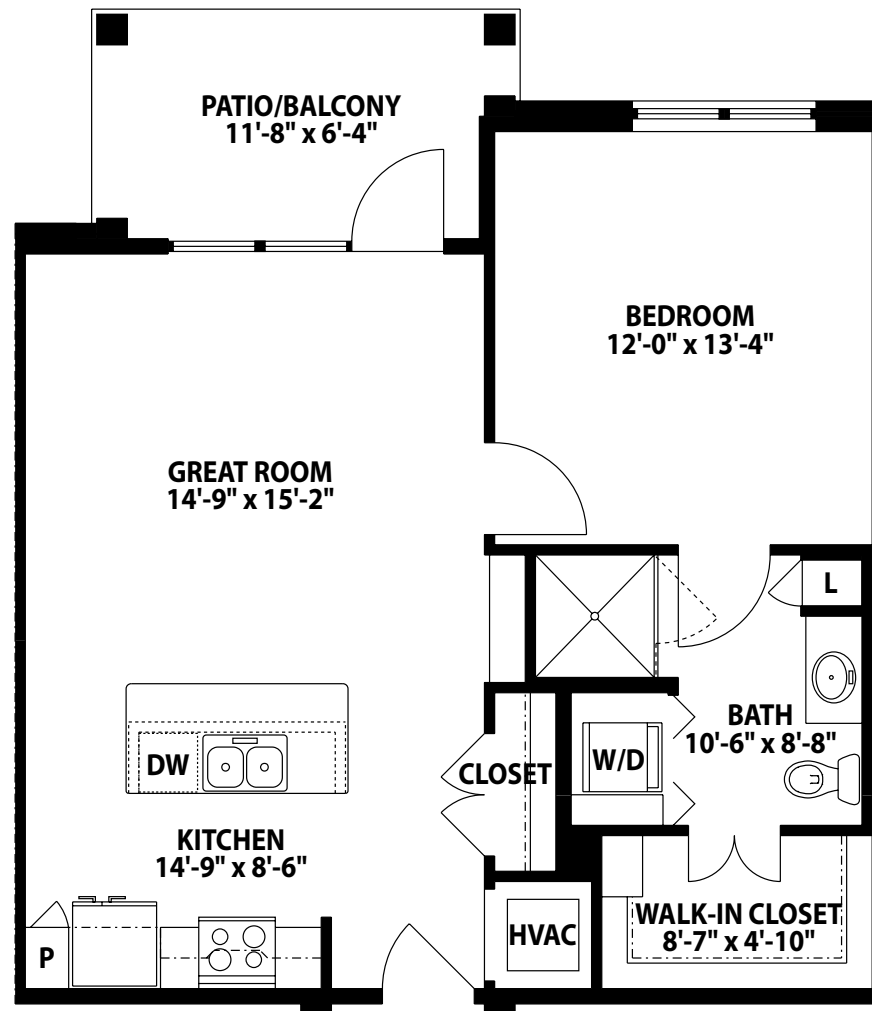

SPIRES – FLOORPLAN

■ Spires

One Bedroom, One Bath
760 Sq. Ft.

miralea.com
502.897.8727